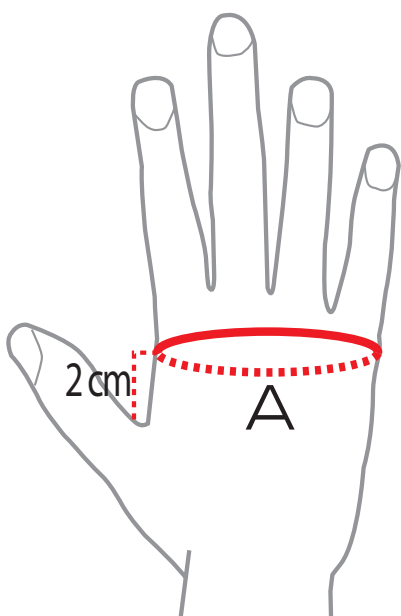

Donna - Lady

Size	A	B	C	D	E	F
40	150-180	76-82	60-66	88-94	52-55	65-69
42	150-180	80-86	64-70	92-98	54-57	67-71
44	150-180	84-90	68-74	96-102	56-59	69-73
46	150-180	88-94	72-78	100-106	58-61	71-75
48	150-180	92-98	76-82	104-110	60-63	73-77
50	150-180	96-102	80-86	108-114	62-65	75-79
52	150-180	100-106	84-90	112-118	63-66	76-80

Tabella taglie guanti - Gloves size chart

Misure espresse in centimetri - Measures expressed in centimeters

Uomo - Man

Size	Inch	A (cm)
XS	7.5	19.1
S	8	20.4
M	8.5	21.7
L	9	22.8
XL	9.5	24.2
XXL	10	25.5
3XL	10.5	26.7

Donna - Lady

Size	Inch	A (cm)
XS	7	17.9
S	7.5	19.1
M	8	20.4
L	8.5	21.7
XL	9	22.8

Tabella taglie protezioni schiena - Back-protectors size chart

Misure espresse in centimetri - Measurements expressed in centimeters

Uomo - Man

Size

A

Fino a / Up to

S	155 cm
M	175 cm
L	194 cm

Donna - Lady

Size

A