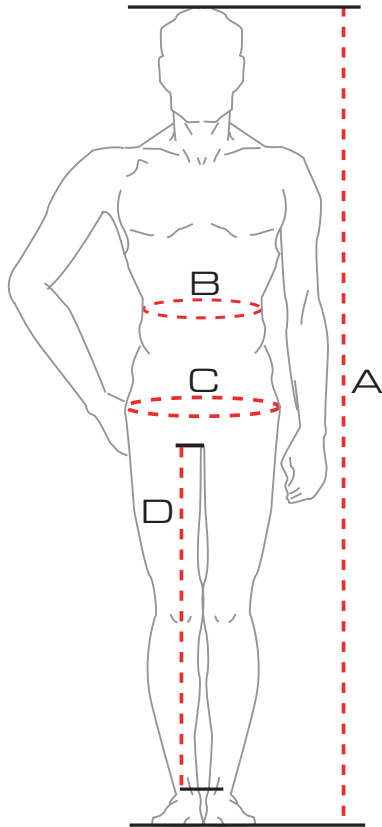

Tabella taglie pantaloni - Pants size chart

- Misure espresse in centimetri \ Measurements expressed in centimeters

- Le misure seguenti vanno prese sul corpo (non sui vestiti) \ the following measurements are to be taken on the body (not on the clothes)

- La misura "D" (interno gamba) va rilevata dal cavallo all'osso della caviglia, come indicato nel disegno \ The "D" measurement (inside leg) must be taken from the crotch to the ankle bone, as shown on the drawing

Uomo - Man

Size	A	B	C	D
44	162-170	74-78	90-94	66-70
46	165-173	78-82	94-98	68-72
48	168-176	82-86	98-102	70-74
50	171-179	86-90	102-106	72-76
52	173-181	90-94	106-110	73-77
54	176-184	94-98	110-114	75-79
56	179-187	98-102	114-118	76-80
58	181-189	102-106	118-122	77-81
60	183-191	106-110	122-126	78-82